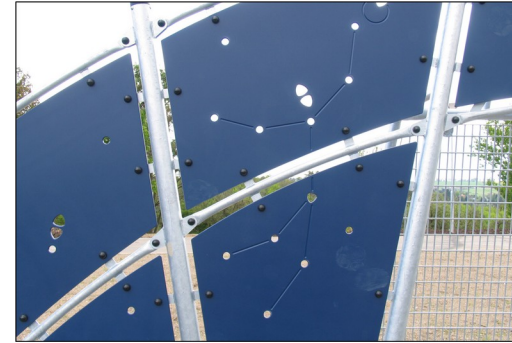

FRE2210

The goal measures ~140cm in depth and ~330cm in width with all posts made of galvanized steel with a hot dip galvanized surface treatment. The front frame is made with Ø48 tubing, and the backside of the goal uses 10 tubes with a diameter of ø38.

All steel components are manufactured from carbon steel, welding's according to EN ISO 5817 & Hot dip galvanized (HDG) according to ISO1461. This process ensures good protection in all circumstances.

The HDPE panels are made with +95% recycled post-consumer material from e.g., food packing waste. Available in Night Sky Blue, but multiple colours can be requested. To increase the play value, you can also request HDPE panels with patterns or logos engraved.