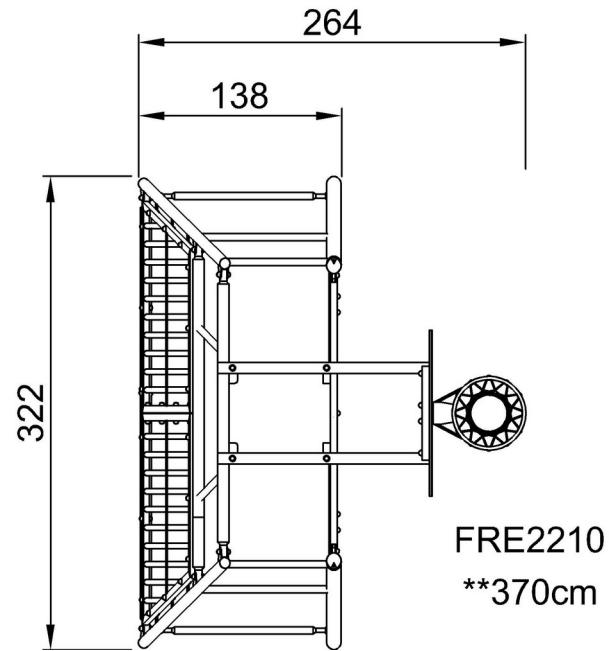

Cosmos Multi Goal, 3m

FRE2210

最大跌落高度 | 总高度 | 安全区域

最大跌落高度 | 总高度

[点击查看俯视图](#)

[点击查看侧面图](#)