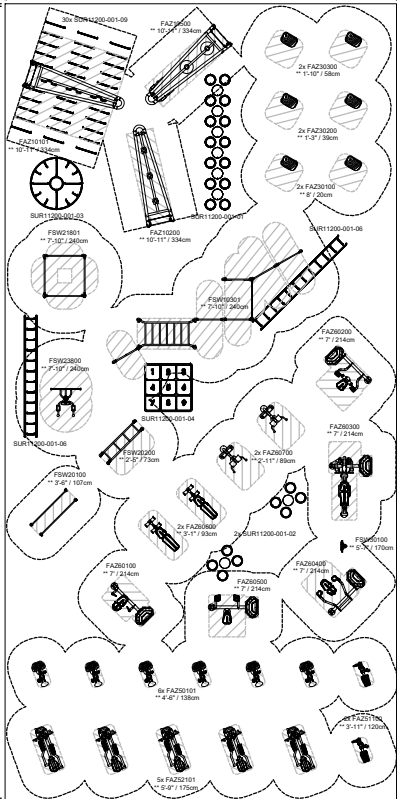

49' [1493cm]
48'-10" [1488cm]

99'-8" [3039cm]

99'-2" [3022cm]

SOL201202
* 7'-8" / 233cm
** 10'-11" / 334cm
*** 3500ft² / 325.2m²
4885ft² / 453.8m² (Surface Area)
1/24" = 1'-0"