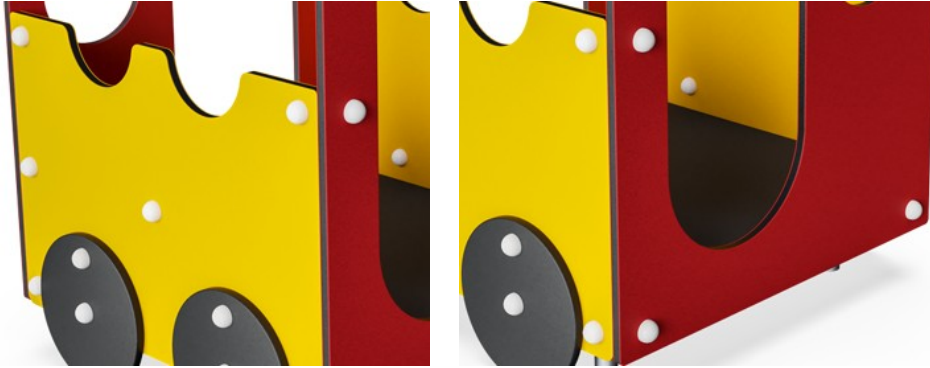

of transparency, the Train still provides corners for toddlers to play den in.

Item no. M53701-3418P	
General Product Information	
Dimensions LxWxH	96x96x132 cm
Age group	1+
Play capacity (users)	3
Colour options	

Toddler Carriage

M537

Theme

Cognitive: suggests a theme and supports dramatic play, which stimulates language and communication skills.

Bench

Social-Emotional: gathering, cooperating or taking a break from play - all train social skills.

Window

Social-Emotional: invites interaction between sides and cooperative play.

Toddler Carriage

M537

Panels of 19mm EcoCore™. EcoCore™ is a highly durable, eco friendly material, which is not only recyclable after use, but also consists of material produced from +95% recycled post consumer material from food packing waste.