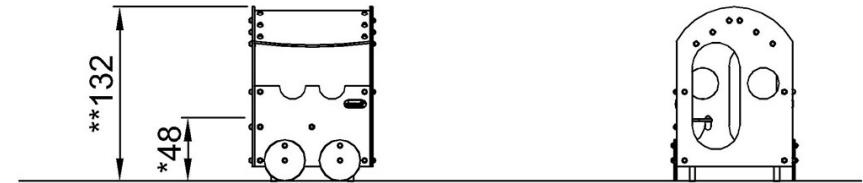

By Bureau Veritas HSE
 www.bureauveritas.dk
 +45 7731 1000

Toddler Carriage

M537

* Max fall height | ** Total height | *** Safety surfacing area

* Max fall height | ** Total height

M53701
*48cm
**132cm
***13.4m²