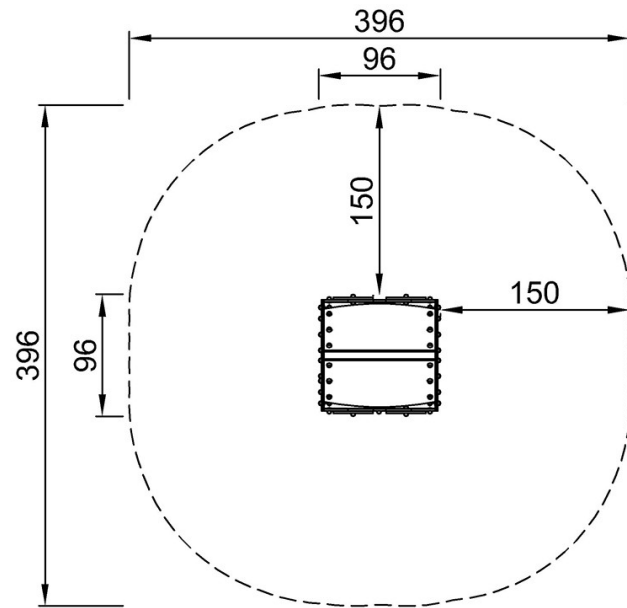

Toddler Carriage

M537

* Max fall height | ** Total height | *** Safety surfacing area

* Max fall height | ** Total height

M53701
*48cm
**132cm
***13.4m²