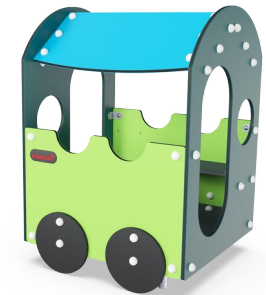

Toddler Carriage

M537

The delightful Toddler Carriage is a great meeting point for toddlers. It functions perfectly in combination with the Toddler Train. The through and meeting options offer physical and social play. The traffic theme will spur children's imagination: where are we going on the train? The toddlers enjoy moving their bodies around the train. This trains the cross-

coordination, which is crucial to train for toddlers. The cross-coordination supports the functions in the brain that facilitate later reading skills. Thanks to the semi-open sides and the doorways and window holes, social interactions are supported from the inside to the outside. Care giver interaction is made easier, and the holes invite a nice round of peek-a-boo. In spite

of transparency, the Train still provides corners for toddlers to play den in.

Item no. M53701-3418P	
General Product Information	
Dimensions LxWxH	96x96x132 cm
Age group	1+
Play capacity (users)	3
Colour options	

Window

Social-Emotional: invites interaction between sides and cooperative play.

Toddler Carriage

M537

Panels of 19mm EcoCore™. EcoCore™ is a highly durable, eco friendly material, which is not only recyclable after use, but also consists of material produced from +95% recycled post consumer material from food packing waste.