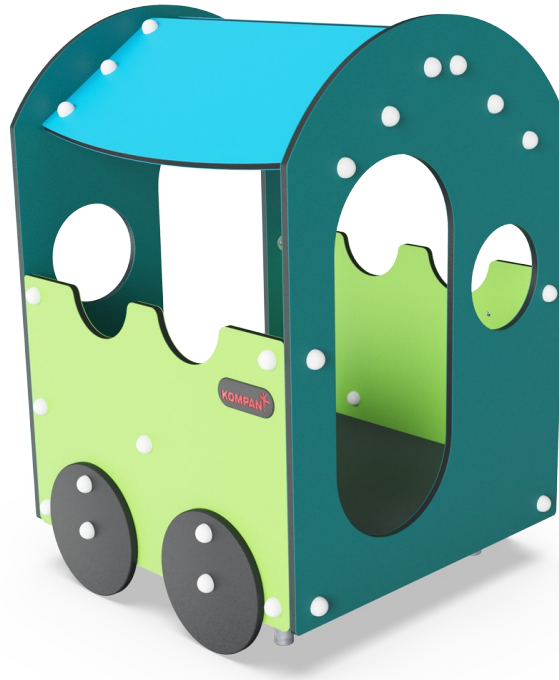

Toddler Carriage

M537

Theme

Cognitive: suggests a theme and supports dramatic play, which stimulates language and communication skills.

Bench

Social-Emotional: gathering, cooperating or taking a break from play - all train social skills.

Window

Social-Emotional: invites interaction between sides and cooperative play.