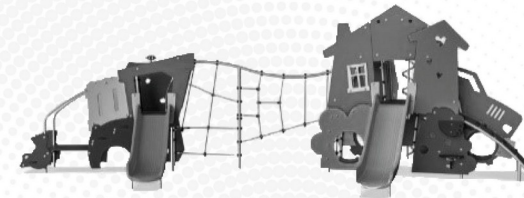

Verification of CO₂ calculation of: Themed play systems

Data version no. 2023-10-05

The CO₂ calculation and data are in compliance with the principles of a carbon footprint impact according to the GHG protocol (Greenhouse Gas Protocol), Scope 3, cradle to gate related to all individual components in the product category: "Themed play systems" represented by item no.: MSC641100-3717P.