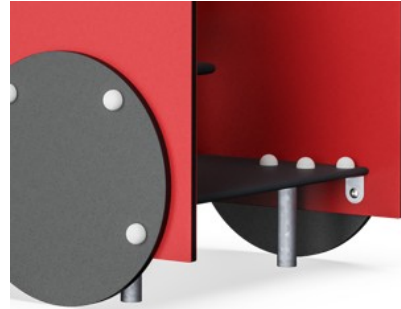

Floor is made of HPL with a thickness 10 mm and non skid surface texture according to EN 438-6. KOMPAN HPL has high wearing strength to ensure long lifetime in all climates.