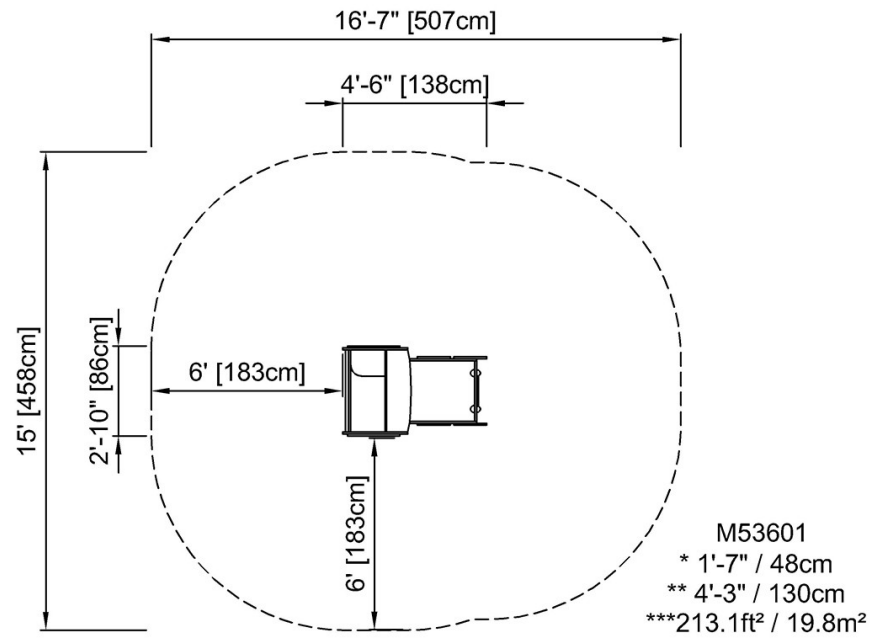

of peek-a-boo. In spite of transparency, the Train still provides corners for toddlers to play den in.

Item no. M53601-3418P

General Product Information

Dimensions LxWxH	138x86x130 cm
Age group	6m - 4
Play capacity (users)	4
Colour options	

Item no. M53601-3418P	
Installation Information	
Max. fall height	48 cm
Safety surfacing area	19.8 m ²
Total installation time	5.5
Excavation volume	0.09 m ³
Concrete volume	0.00 m ³
Footing depth (standard)	60 cm
Shipment weight	136 kg
Anchoring options	In-ground ✓ Surface ✓
Warranty Information	
EcoCore HDPE	Lifetime
HPL decks	15 years
Movable parts	2 years
Spare parts guaranteed	10 years

Toddler Train

M536

* Max fall height | ** Total height | *** Safety surfacing area

* Max fall height | ** Total height

[Click to see TOP VIEW](#)

[Click to see SIDE VIEW](#)