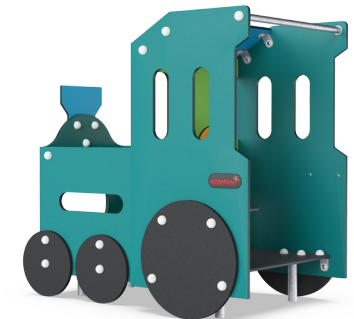

Toddler Train

M536

Wow! The Toddler Train is a huge attraction for young children. The many crawl through and meeting options offer physical and social play. The traffic theme will spur children's imagination: where are we going on the train? This will start conversations and dramatic play. Stimulating language development in the young children. The toddlers enjoy moving their

bodies around the train. This trains the cross-coordination, which is crucial to train for toddlers. The cross-coordination supports the functions in the brain that facilitate later reading skills. Thanks to the many openings and holes, social interactions are supported from the inside to the outside. Care giver interaction is made easier, and the holes invite a nice round

of peek-a-boo. In spite of transparency, the Train still provides corners for toddlers to play den in.

Item no. M53601-3418P

General Product Information

Dimensions LxWxH	138x86x130 cm
Age group	6m - 4
Play capacity (users)	4
Colour options	

Crawl-through hole

Physical: the hole allows for climbing and crawling through, developing cross coordination, proprioception and spatial awareness. **Social-Emotional:** cooperation and turn-taking when passing one another. **Cognitive:** understanding space, shape and measures when seeing if the body can fit through the hole.