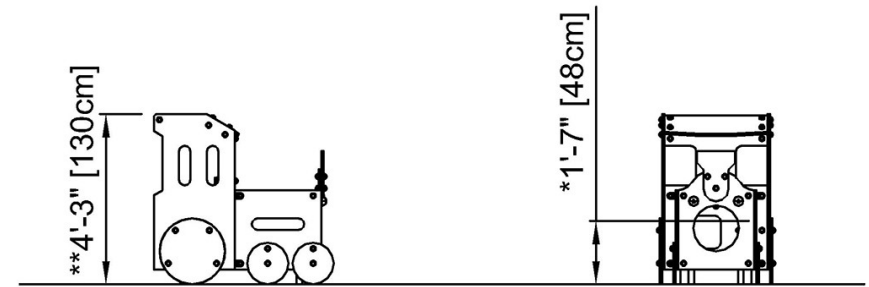

Toddler Train

M536

* Max fall height | ** Total height | *** Safety surfacing area

* Max fall height | ** Total height

[Click to see TOP VIEW](#)

[Click to see SIDE VIEW](#)