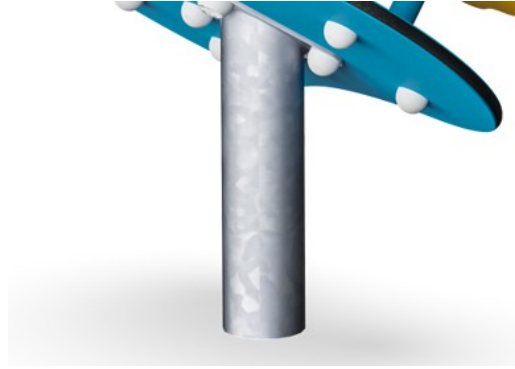

Gear shift

Social-Emotional: cooperation, turn-taking, sharing. **Cognitive:** suggests a theme and supports dramatic play, which stimulates languages skills.

Tick-Tock

M631

Panels of 19mm EcoCore™. EcoCore™ is a highly durable, eco friendly material, which is not only recyclable after use, but also consists of material produced from +95% recycled post consumer material from food packing waste.

The steel surfaces are hot dip galvanised inside and outside with lead free zinc. The galvanisation has excellent corrosion resistance in outside environments and requires low maintenance.

Play spheres are made of PP. PP has good wearing and impact resistance.