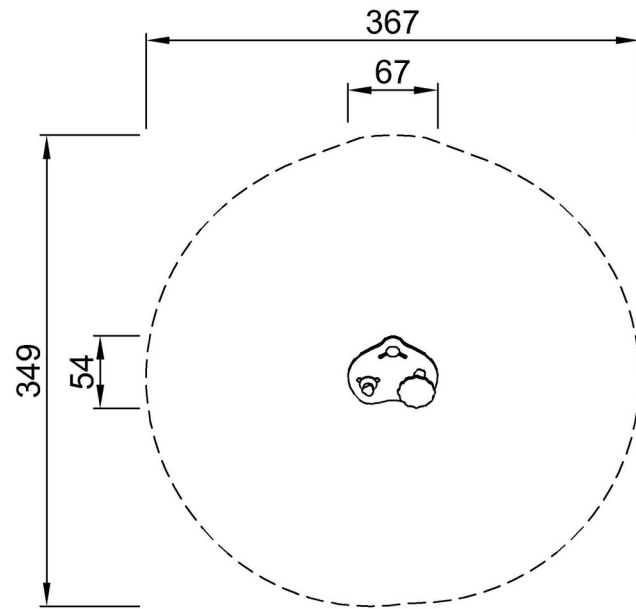

Item no. M63170-3417P

Installation Information

Max. fall height	0 cm
Safety surfacing area	10.0 m ²
Total installation time	1.8
Excavation volume	0.23 m ³
Concrete volume	0.00 m ³
Footing depth (standard)	60 cm
Shipment weight	21 kg
Anchoring options	In-ground ✓ Surface ✓

By Bureau Veritas HSE
 www.bureauveritas.dk
 +45 7731 1000

Tick-Tock

M631

* Max fall height | ** Total height | *** Safety surfacing area

* Max fall height | ** Total height

M63170P
**61cm
***10m²

M63170P

[Click to see TOP VIEW](#)