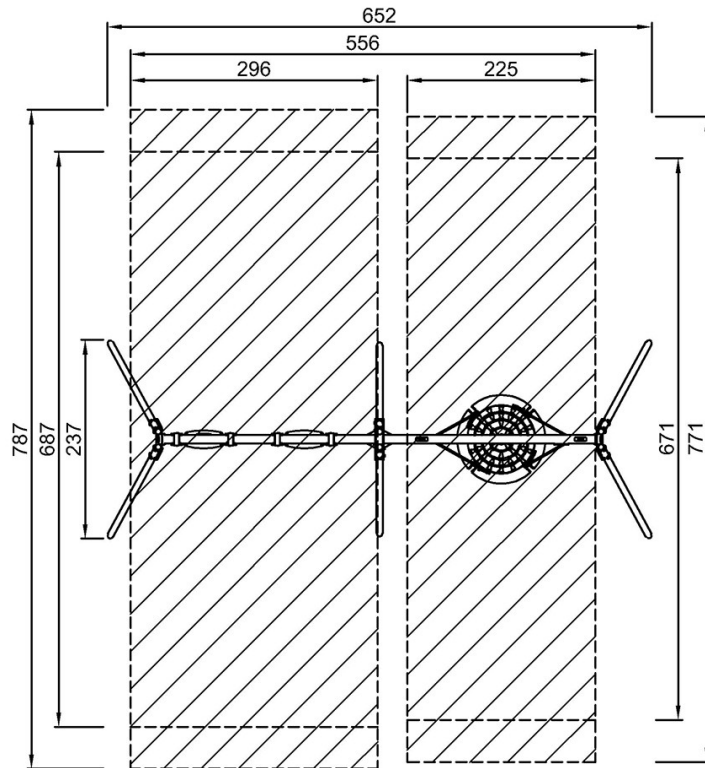

Combi Swing H:2.5m, 100cm Rope Seat, Anti-wrap

KSW90047

The A-Frame is designed with hot dip galvanised ø100mm crossbar with large steel end plates for strong fixation of the two post options: Hot dip galvanised ø70mm steel. Impregnated pine wood with hot dip galvanised steel footings.

Item no. KSW90047-0909

Installation Information

Max. fall height	145 cm
Safety surfacing area	40.7 m ²
Total installation time	6.1
Excavation volume	1.95 m ³
Concrete volume	0.00 m ³
Footing depth (standard)	90 cm
Shipment weight	272 kg
Anchoring options	Surface ✓ In-ground ✓

By Bureau Veritas HSE
 www.bureauveritas.dk
 +45 7731 1000

Combi Swing H:2.5m, 100cm Rope Seat, Anti-wrap

KSW90047

* Max fall height | ** Total height | *** Safety surfacing area

* Max fall height | ** Total height

KSW90047
*145cm
**271cm
***40.7m²

KSW90047

[Click to see TOP VIEW](#)

[Click to see SIDE VIEW](#)