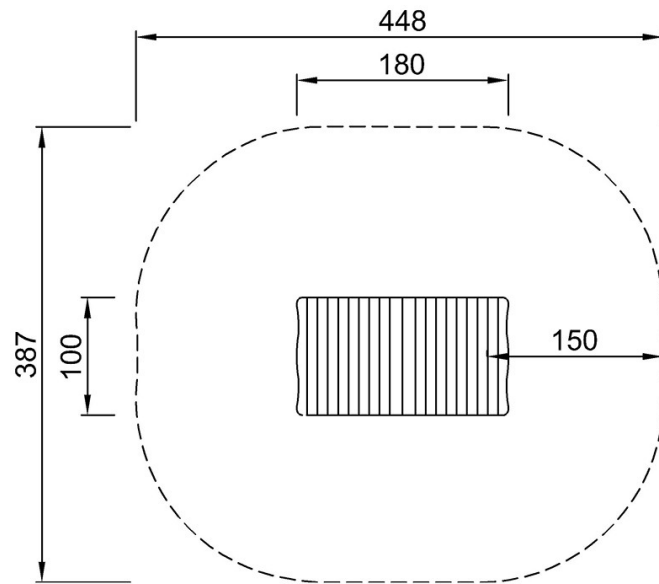

# Playhut with Two Sides

NRO412

\* Max fall height | \*\* Total height | \*\*\* Safety surfacing area

\* Max fall height | \*\* Total height

NRO412  
\*\*158cm  
\*\*\*15.2m<sup>2</sup>

[Click to see TOP VIEW](#)