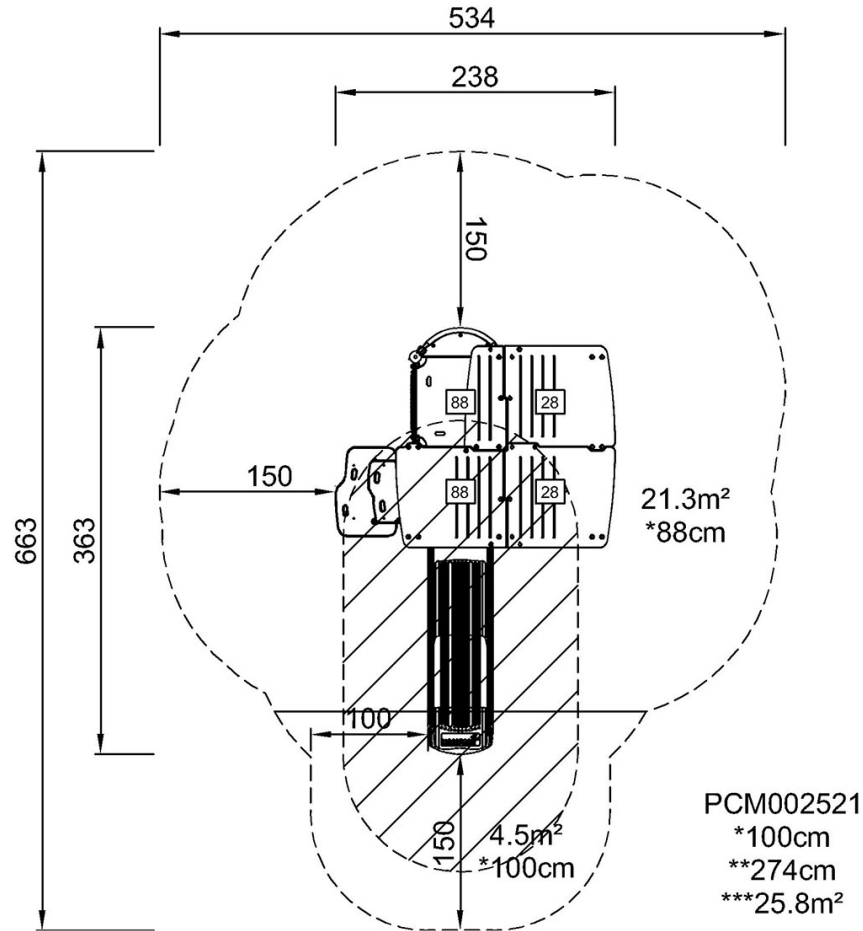

Multi Deck Playhouse

PCM002521

* Max fall height | ** Total height | *** Safety surfacing area

* Max fall height | ** Total height

[Click to see TOP VIEW](#)

[Click to see SIDE VIEW](#)