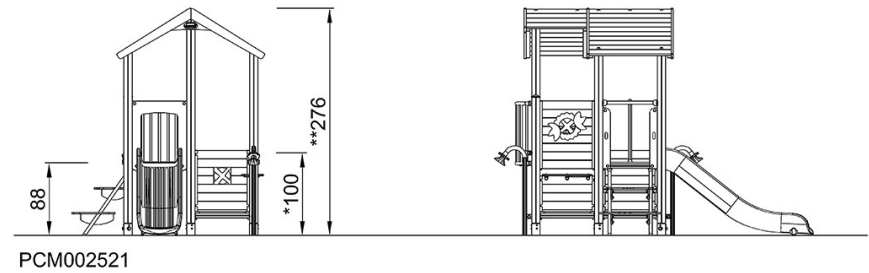

# Multi Deck Playhouse

PCM002521

\* Max fall height | \*\* Total height | \*\*\* Safety surfacing area

\* Max fall height | \*\* Total height

[Click to see TOP VIEW](#)

[Click to see SIDE VIEW](#)