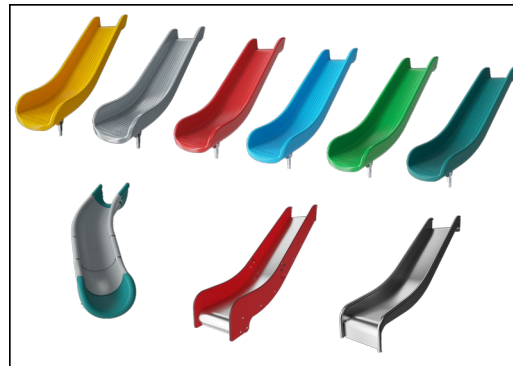

The slides can be chosen in six different colors and three materials: Straight or curved one-piece molded PE slides, made from 33% recycled post-consumer materials in different colours. Combined EcoCore™ sides and stainless-steel. Full stainless steel in one piece design for more vandalism proof solutions.