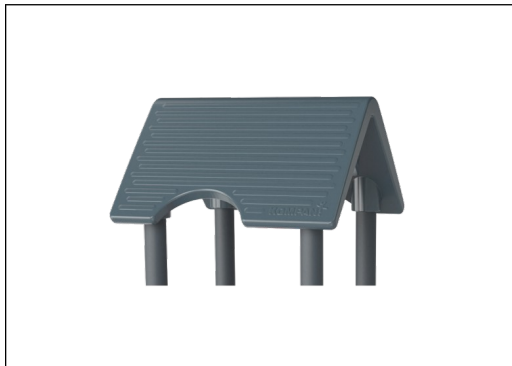

Roof is made from rotomoulded PE with 33% Post-consumer materials. PE has high impact resistance across a wide temperature span which ensures durability.

The slides can be chosen in six different colors and three materials: Straight or curved one-piece molded PE slides, made from 33% recycled post-consumer materials in different colours. Combined EcoCore™ sides and stainless-steel. Full stainless steel in one piece design for more vandalism proof solutions.