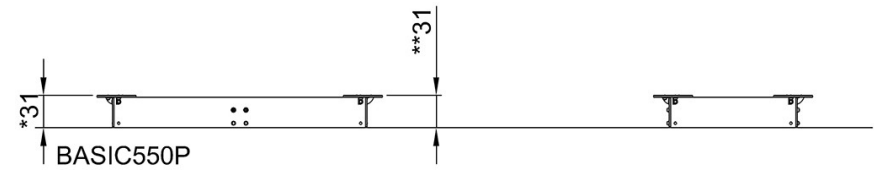

By Bureau Veritas HSE
 www.bureauveritas.dk
 +45 7731 1000

Sandpit

BASIC550

* Max fall height | ** Total height | *** Safety surfacing area

* Max fall height | ** Total height

BASIC550P
*31cm
**31cm
***23.2m²