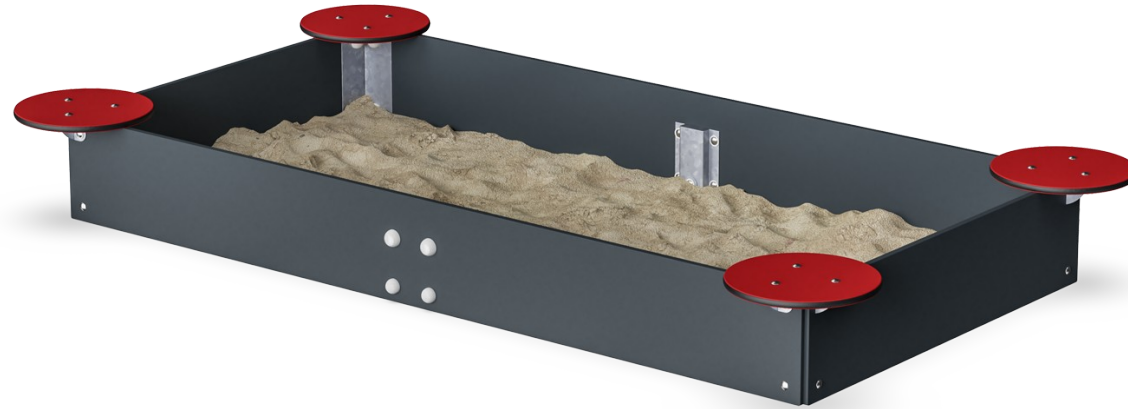

Sandpit

BASIC550

Item no. BASIC550-3213P

General Product Information

Dimensions LxWxH	276x154x31 cm
Age group	6m+
Play capacity (users)	6
Colour options	●

This appealing sandpit invites children to play for long periods of time. Thanks to the four red seats or tables, the play gets diversity: the children have a firm plate to place sand tools and sand creations on. Carers have seats, and more parents can be seated facing the sandbox. This is Well-known to facilitate longer stays. The four seats additionally give children

help the child understand the surrounding world. In short, sand play shapes motor skills and cognition.

Data is subject to change without prior notice.

Sandpit

BASIC550

Sandpit

Cognitive: sand play trains the sense of touch and helps children to understand the characteristics of different materials and their uses. Sand can be sieved when dry and shaped when wet.

Seat

Social-Emotional: offers a point for retraction and a point for meeting and sharing.

Sandpit

BASIC550

Seats of 19mm EcoCore™. EcoCore™ is a highly durable, eco-friendly material, which is not only recyclable after use, but is also made of +95% recycled post-consumer material from e.g., food packing waste in both core and colorful outer layer.

Side panels are made of HPL with a thickness 17,8 mm. KOMPAN HPL has high wearing strength to ensure long lifetime in all climates.

The steel surfaces are hot dip galvanised inside and outside with lead free zinc. The galvanisation has excellent corrosion resistance in outside environments and requires low maintenance.