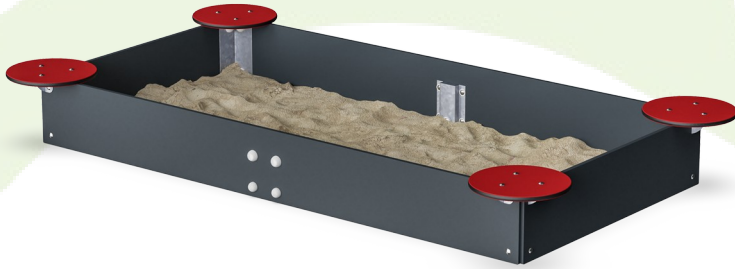

Sustainability Data

BASIC550

Cradle to Gate A1-A3	Total CO₂ emission	CO₂e/kg	Recycled materials
	kg CO₂e	kg CO₂e/kg	%
BASIC550-3213P	187.13	2.13	23.84

The overall framework applied for these factors is the Environmental Product Declaration (EPD), which quantifies "environmental information on the life cycle of a product and enable comparisons between products fulfilling the same function" (ISO, 2006). This follows the structure and applies a Life-Cycle Assessment approach to the entire Product stage from raw material through manufacturing (A1-A3))

Kompan A/S
C.F. Tietgens Boulevard 32C
DK-5220 Odense SØ
Denmark