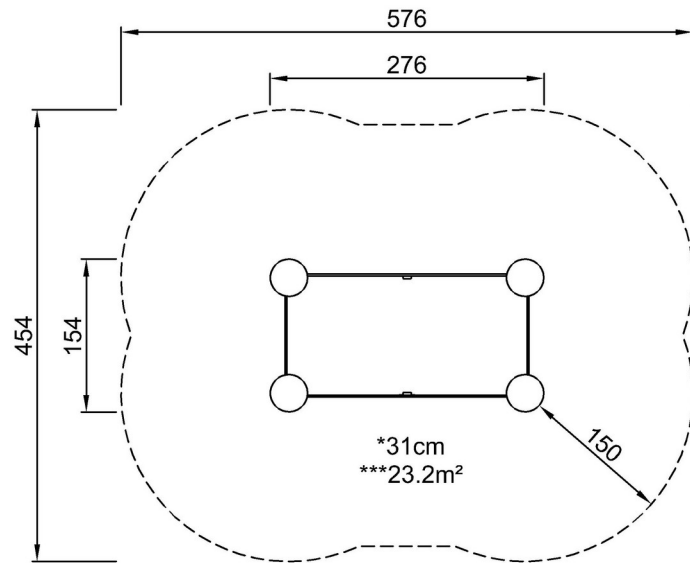

Item no. BASIC550-3213P

Installation Information

Max. fall height	31 cm
Safety surfacing area	23.2 m ²
Total installation time	3.5
Excavation volume	0.46 m ³
Concrete volume	0.00 m ³
Footing depth (standard)	40 cm
Shipment weight	91 kg
Anchoring options	In-ground ✓ Surface ✓

By Bureau Veritas HSE
 www.bureauveritas.dk
 +45 7731 1000

Sandpit

BASIC550

* Max fall height | ** Total height | *** Safety surfacing area

* Max fall height | ** Total height

BASIC550P
*31cm
**31cm
***23.2m²