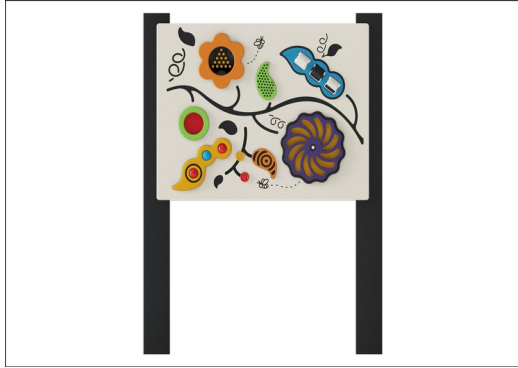

Sensory Multi Play Panel, Square Posts

TPP280023

explore.

The Sensory Panel is an engaging panel with various activities to stimulate touch, sight and sound senses. The panel has a great selection of activities including tumble ball and spiral spinners, roller ball seed pods, tactile leaves, coloured window and sliding counters. This is a compact, fun panel that will keep children of all abilities engaged and busy, with lots to do and

Item no. TPP280023-0401	
General Product Information	
Dimensions LxWxH	92x15x128 cm
Age group	2+
Play capacity (users)	2
Color options	

Sensory Multi Play Panel, Square Posts

TPP280023

Panel and selected play parts made from High Density Polyethylene HDPE which is 100% recyclable after usage

Square 100x100mm posts made of recycled plastic in black color

Item no. TPP280023-0401

Installation Information

Total installation time	0.6
Excavation volume	0.13 m ³
Concrete volume	0.07 m ³
Footing depth (standard)	40 cm
Shipment weight	39 kg
Anchoring options	In-ground ✓ Surface