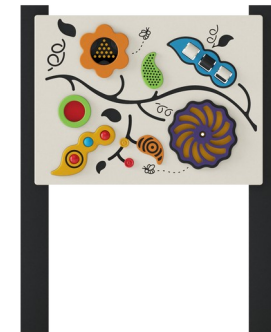

Sensory Multi Play Panel, Square Posts

TPP280023

explore.

The Sensory Panel is an engaging panel with various activities to stimulate touch, sight and sound senses. The panel has a great selection of activities including tumble ball and spiral spinners, roller ball seed pods, tactile leaves, coloured window and sliding counters. This is a compact, fun panel that will keep children of all abilities engaged and busy, with lots to do and

Item no. TPP280023-0401	
General Product Information	
Dimensions LxWxH	92x15x128 cm
Age group	2+
Play capacity (users)	2
Color options	

Sensory Multi Play Panel, Square Posts

TPP280023

Panel and selected play parts made from High Density Polyethylene HDPE which is 100% recyclable after usage

Square 100x100mm posts made of recycled plastic in black color

Item no. TPP280023-0401

Installation Information

Total installation time	0.6
Excavation volume	0.13 m ³
Concrete volume	0.07 m ³
Footing depth (standard)	40 cm
Shipment weight	39 kg
Anchoring options	In-ground ✓ Surface