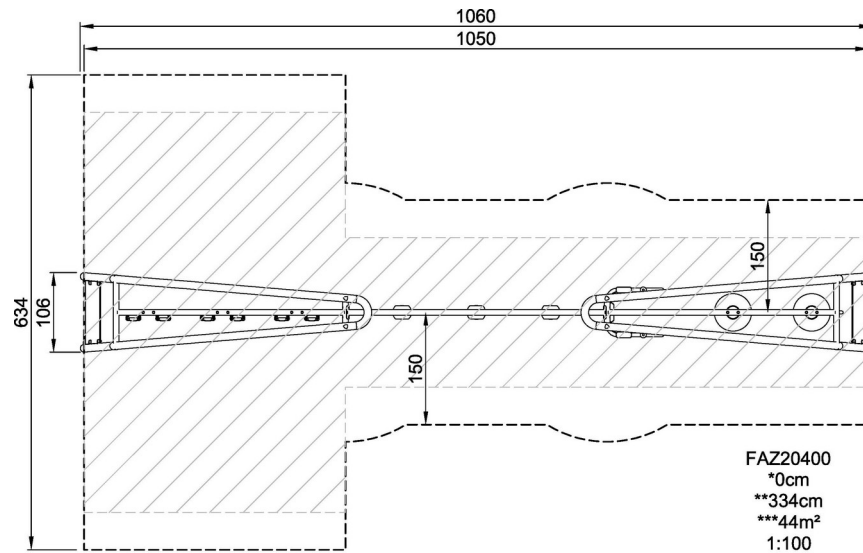

Cross Training Pro Combi 3

FAZ204

* Max fall height | ** Total height | *** Safety surfacing area

* Max fall height | ** Total height

[Click to see TOP VIEW](#)

[Click to see SIDE VIEW](#)