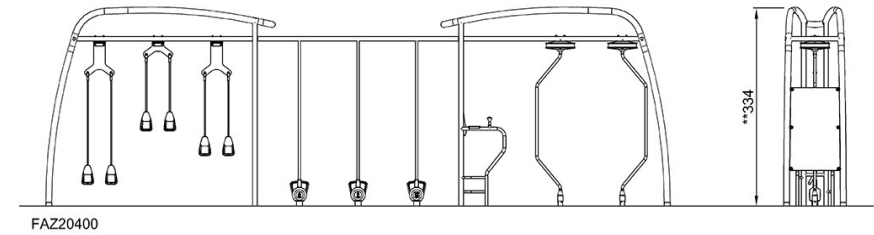

Cross Training Pro Combi 3

FAZ204

* Max fall height | ** Total height | *** Safety surfacing area

* Max fall height | ** Total height

[Click to see TOP VIEW](#)

[Click to see SIDE VIEW](#)