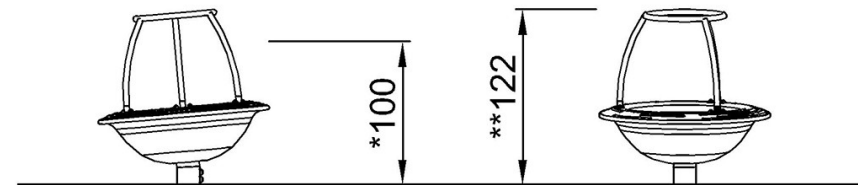

By Bureau Veritas HSE
www.bureauveritas.dk
+45 7731 1000

Tipi Carousel with Top Brace

ELE400065

* Max fall height | ** Total height | *** Safety surfacing area

* Max fall height | ** Total height

ELE400065
*100cm
**122cm
***21.3m²