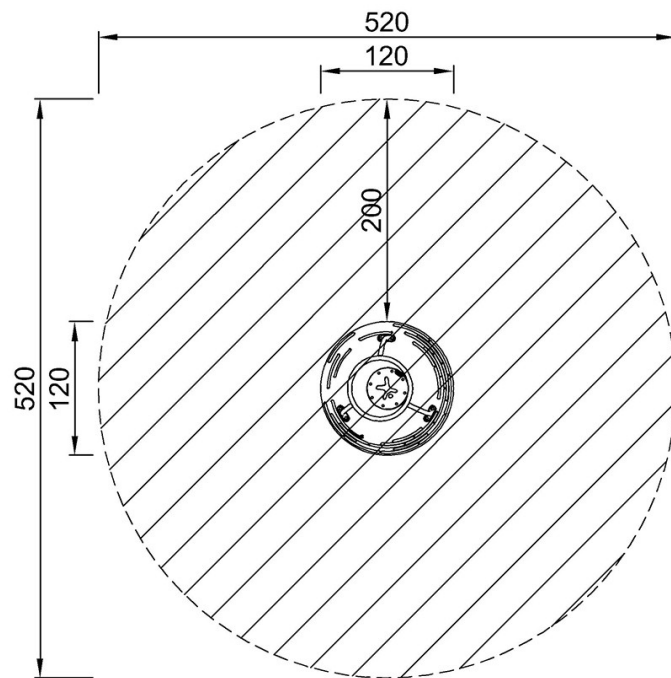

By Bureau Veritas HSE
www.bureauveritas.dk
+45 7731 1000

Tipi Carousel with Top Brace

ELE400065

* Max fall height | ** Total height | *** Safety surfacing area

* Max fall height | ** Total height

ELE400065
*100cm
**122cm
***21.3m²