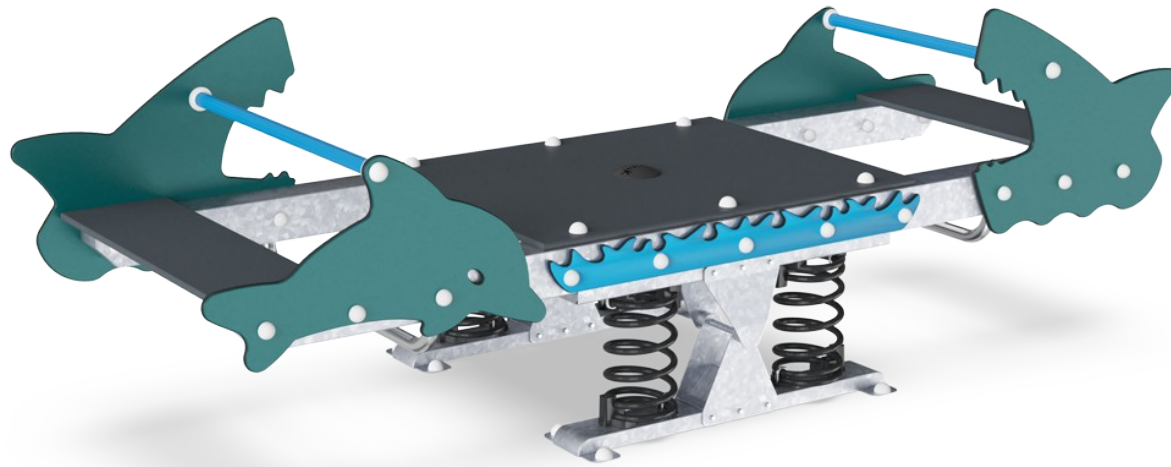

Ocean Multi Seesaw

M187

Item no. M18775-01P

General Product Information

Dimensions LxWxH	108x315x100 cm
Age group	3+
Play capacity (users)	10
Color options	

The Ocean Multi Seesaw helps encourage children to join in play, rocking together. The modern design and sturdy back and foot supports allow for many children of all abilities to play together. The risk seekers can stand on the middle platform securely, sensing the movement of the others. The spacious platform also allows for socializing and children can lay

down or sit. There is room enough for care givers, too. The seats at the end are big enough for older children as well as adults. The fun thrill of rocking, individually, in small or in big groups, will make children return for more. Rocking on the Ocean multi seesaw trains the children's muscles and motor skills, their balance and coordination. The spaciousness of

Center platform

Physical: supports agility, balance and coordination when standing, using leg and core muscles, building bone density when jumping. Facilitate sitting and lying also, allowing for users with disabilities. **Social-Emotional:** provides an inclusive space. Point for gathering and for care givers assisting. Teamwork and socializing when rocking together.

Rocking spring

Physical: response to movements adds to spatial awareness and sense of balance. These are fundamental motor skills that help the child's ability to sit still on a chair which takes a good sense of balance. **Cognitive:** trains the understanding of cause and effect: when I move my body, the spring responds with movement.