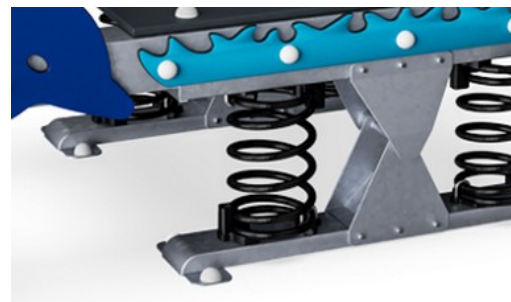

The springs are fixed by unique anti pinch fittings for maximum safety and long lifetime.

The steel support posts are hot dip galvanised inside and outside with lead free zinc. The galvanisation has excellent corrosion resistance in outside environments and requires low maintenance.