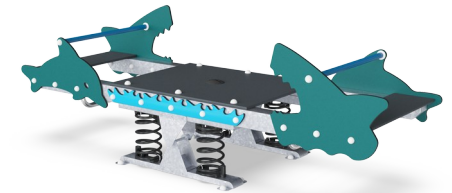

Ocean Multi Seesaw

M187

Item no. M18775-01P

General Product Information

Dimensions LxWxH	108x315x100 cm
Age group	3+
Play capacity (users)	10
Color options	

The Ocean Multi Seesaw helps encourage children to join in play, rocking together. The modern design and sturdy back and foot supports allow for many children of all abilities to play together. The risk seekers can stand on the middle platform securely, sensing the movement of the others. The spacious platform also allows for socializing and children can lay

down or sit. There is room enough for care givers, too. The seats at the end are big enough for older children as well as adults. The fun thrill of rocking, individually, in small or in big groups, will make children return for more. Rocking on the Ocean multi seesaw trains the children's muscles and motor skills, their balance and coordination. The spaciousness of