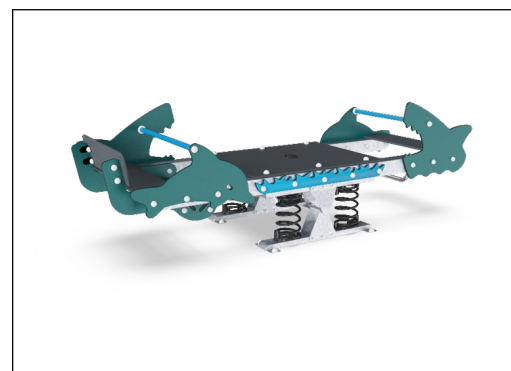

KOMPAN GreenLine versions are designed with ultimate environmentally friendly materials with lowest possible CO2e emission factor such as EcoCore™ panels of +95% post consumer recycled ocean waste.

Item no. M18775-01P	
Installation Information	
Max. fall height	100 cm
Safety surfacing area	18.0 m²
Total installation time	7.9
Excavation volume	0.15 m³
Concrete volume	0.00 m³
Footing depth (standard)	42 cm
Shipment weight	290 kg
Anchoring options	In-ground ✓ Surface ✓
Warranty Information	
EcoCore HDPE	Lifetime
Hot dip galvanised steel	Lifetime
HPL platform	15 years
Spare parts guaranteed	10 years
Springs	5 years