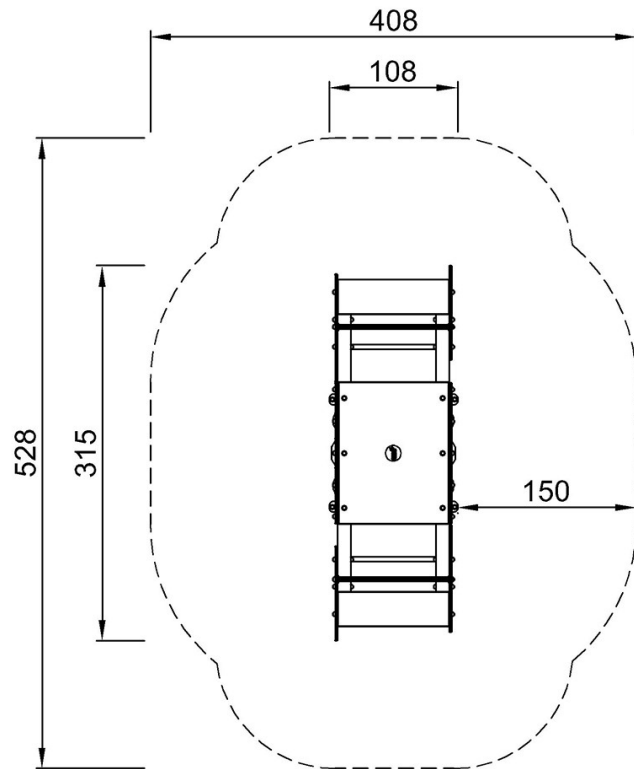

Item no. M18775-01P	
Installation Information	
Max. fall height	100 cm
Safety surfacing area	18.0 m ²
Total installation time	7.9
Excavation volume	0.15 m ³
Concrete volume	0.00 m ³
Footing depth (standard)	42 cm
Shipment weight	290 kg
Anchoring options	In-ground ✓ Surface ✓
Warranty Information	
EcoCore HDPE	Lifetime
Hot dip galvanised steel	Lifetime
HPL platform	15 years
Spare parts guaranteed	10 years
Springs	5 years

By Bureau Veritas HSE
 www.bureauveritas.dk
 +45 7731 1000

Ocean Multi Seesaw

M187

* Max fall height | ** Total height | *** Safety surfacing area

* Max fall height | ** Total height

M18775
*100cm
**100cm
***18m²