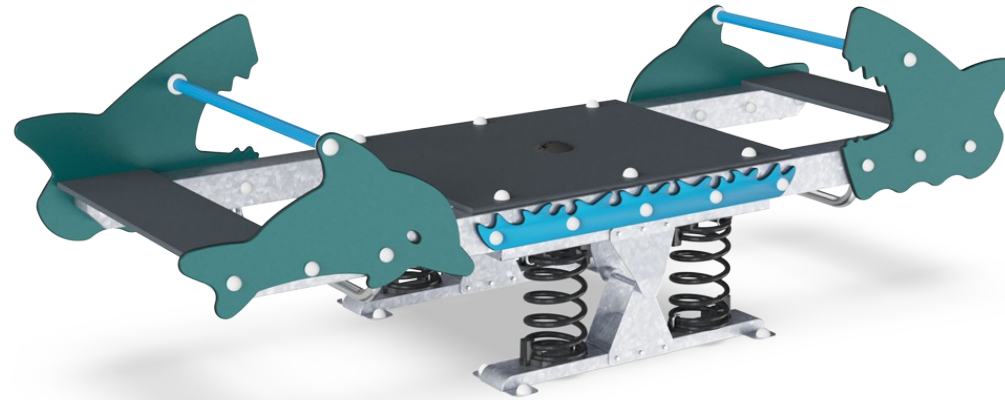

Ocean Multi Seesaw

M187

Item no. M18775-01P

General Product Information

Dimensions LxWxH	108x315x100 cm
Age group	3+
Play capacity (users)	10
Color options	

The Ocean Multi Seesaw helps encourage children to join in play, rocking together. The modern design and sturdy back and foot supports allow for many children of all abilities to play together. The risk seekers can stand on the middle platform securely, sensing the movement of the others. The spacious platform also allows for socializing and children can lay

down or sit. There is room enough for care givers, too. The seats at the end are big enough for older children as well as adults. The fun thrill of rocking, individually, in small or in big groups, will make children return for more. Rocking on the Ocean multi seesaw trains the children's muscles and motor skills, their balance and coordination. The spaciousness of

Center platform

Physical: supports agility, balance and coordination when standing, using leg and core muscles, building bone density when jumping. Facilitate sitting and lying also, allowing for users with disabilities. **Social-Emotional:** provides an inclusive space. Point for gathering and for care givers assisting. Teamwork and socializing when rocking together.

Rocking spring

Physical: response to movements adds to spatial awareness and sense of balance. These are fundamental motor skills that help the child's ability to sit still on a chair which takes a good sense of balance. **Cognitive:** trains the understanding of cause and effect: when I move my body, the spring responds with movement.