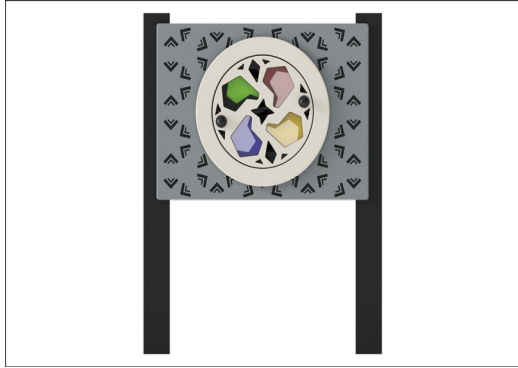

Kaleidoscope Play Panel, Square Posts

TPP280027

The Colour Wheel Kaleidoscope has an easy to turn front rotor with coloured and clear polycarbonate inserts, which rotate over the 4 colour polycarbonate inserts behind them, the effect is creating new colours by combining the different colour window inserts.

Item no. TPP280027-0401	
General Product Information	
Dimensions LxWxH	92x15x128 cm
Age group	2+
Play capacity (users)	2
Colour options	●

Kaleidoscope Play Panel, Square Posts

TPP280027

Panel and selected play parts made from High Density Polyethylene HDPE which is 100% recyclable after usage

Square 100x100mm posts made of recycled plastic in black color

Item no. TPP280027-0401

Installation Information

Total installation time	0.7
Excavation volume	0.13 m ³
Concrete volume	0.07 m ³
Footing depth (standard)	40 cm
Shipment weight	40 kg
Anchoring options	In-ground ✓ Surface