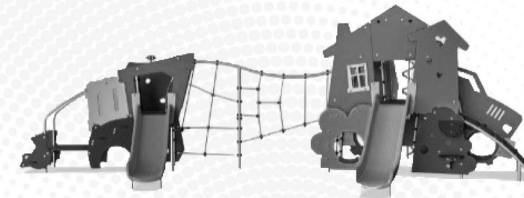

Data version no. 2023-10-05

The CO₂ calculation and data are in compliance with the principles of a carbon footprint impact according to the GHG protocol (Greenhouse Gas Protocol), Scope 3, cradle to gate related to all individual components in the product category: "Themed play systems" represented by item no.: MSC641100-3717P.