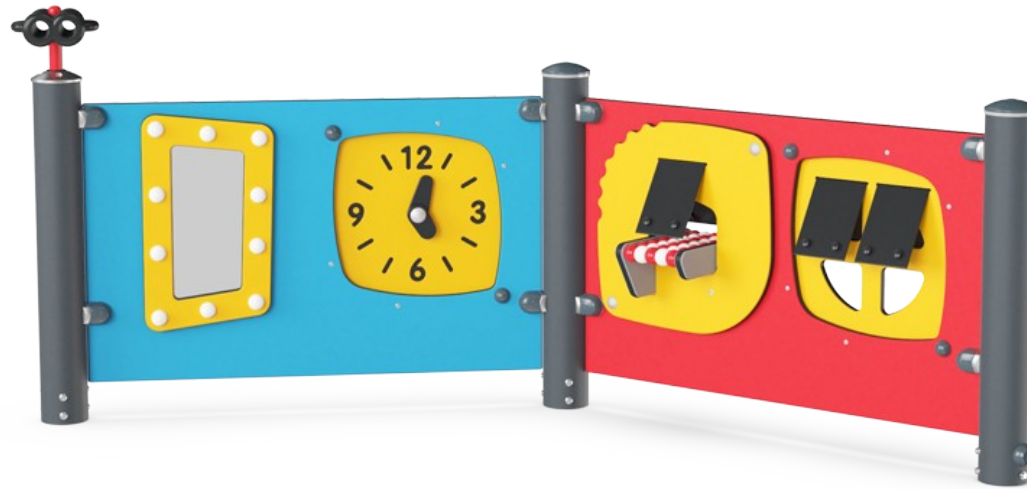

Play Panel 2 - Emotion

PCM003222

KOMPAN
Let's play

产品编号 PCM003222-0901

产品信息概览

长宽高尺寸	495x387x89 cm
适用年龄段	1+
容纳人数	9
颜色选择	

The Emotions Play Panels immensely attract young children with their variation of rich, responsive play textures. The sense of touch is hugely stimulated with the Conveyor belt. The tactile stimulation, apart from being deeply satisfying for children, stimulate their fine motor and language abilities. So does the thematic character of the play panel: there is a watch to

the one side of the Conveyor Belt, and a Shop window that can be open and closed with curtains. This inspires playing shop or other dramatic play scenarios, that stimulate communication, language and social-emotional development. The mirror is there to assist the shop assistant in looking okay, and looking behind his shoulders, too. KOMPAN Play

Institute analysis shows the mirror as an immensely attractive activity for young children, developing their understanding of themselves as individuals, as well as their social-emotional skills. The binoculars make possible a view of the playground.

木琴音乐面板由 19mm EcoCore™ 的 HDPE 材料组成。管道由压铸铝制成，专门用于户外环境。打击乐器面板由 2 个康加鼓和 PP 管组成，顶部为彩色 ABS。

KOMPAN 环保系列产品采用终极环保材料设计，具有将二氧化碳排放当量系数降至最低的可能性。如 100% 消费后的海洋可循环材料制成的 EcoCore™ 面板。

产品编号 PCM003222-0901

安装信息

最大跌落高度	0 cm
安全面积	14.2 m ²
安装总时长	5.6
开挖量	0.08 m ³
混凝土使用量	0.00 m ³
标准入地深度	85 cm
运输重量	86 kg
固定选项	地表 ✓ 入地 ✓