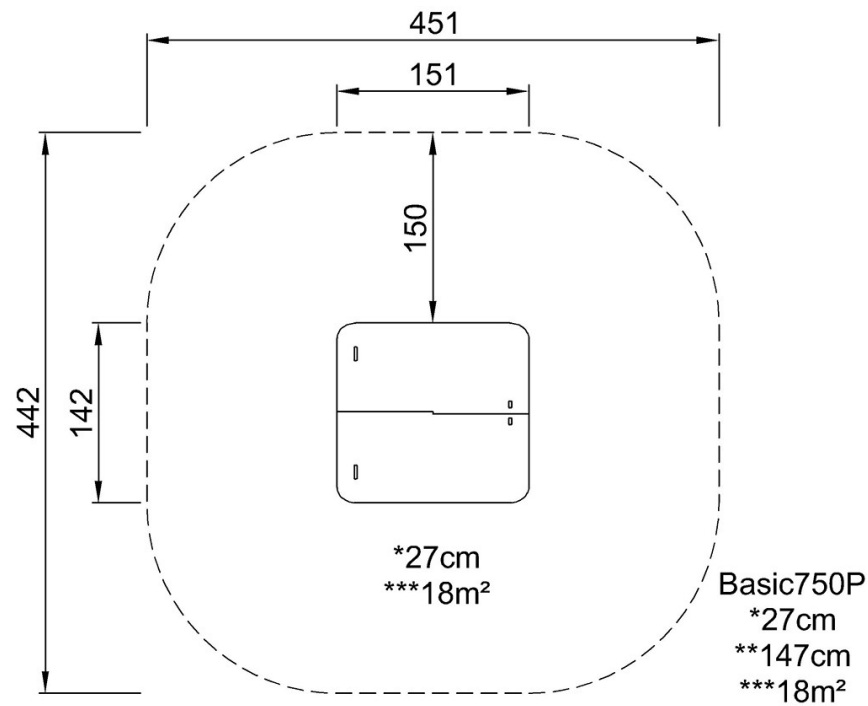

Playhouse

BASIC750

* Max fall height | ** Total height | *** Safety surfacing area

* Max fall height | ** Total height

[Click to see TOP VIEW](#)

[Click to see SIDE VIEW](#)