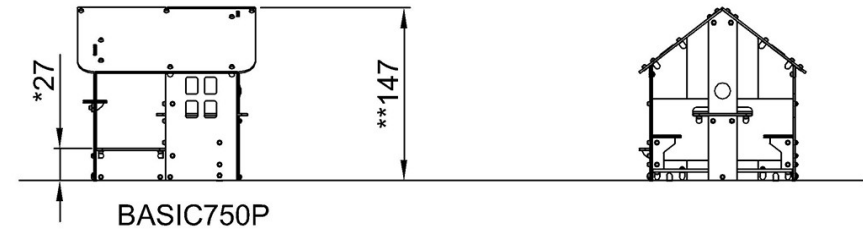

# Playhouse

BASIC750

\* Max fall height | \*\* Total height | \*\*\* Safety surfacing area

\* Max fall height | \*\* Total height

[Click to see TOP VIEW](#)

[Click to see SIDE VIEW](#)