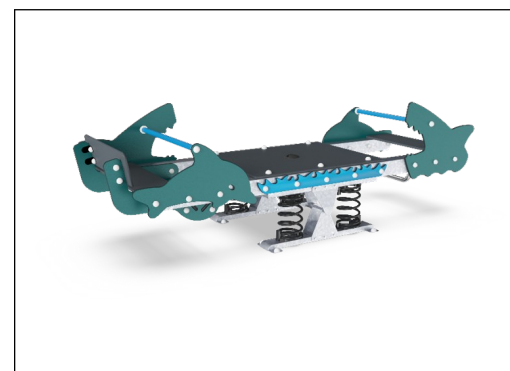

KOMPAN GreenLine versions are designed with ultimate environmentally friendly materials with lowest possible CO2e emission factor such as EcoCore™ panels of +95% post consumer recycled ocean waste.

Item no. M18775-01P	
Installation Information	
Max. fall height	100 cm
Safety surfacing area	18.0 m²
Total installation time	7.9
Excavation volume	0.15 m³
Concrete volume	0.00 m³
Footing depth (standard)	42 cm
Shipment weight	290 kg
Anchoring options	In-ground ✓ Surface ✓
Warranty Information	
EcoCore HDPE	Lifetime
Hot dip galvanised steel	Lifetime
HPL platform	15 years
Spare parts guaranteed	10 years
Springs	5 years