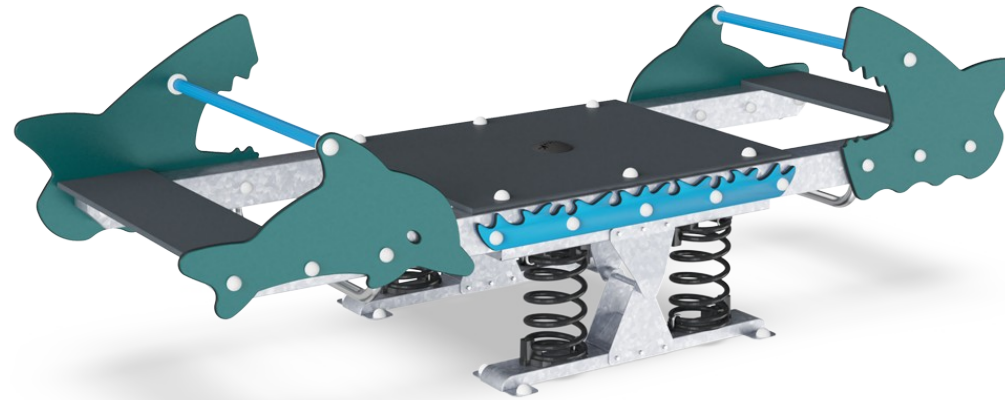

Ocean Multi Seesaw

M187

Item no. M18775-01P

General Product Information

Dimensions LxWxH	108x315x100 cm
Age group	3+
Play capacity (users)	10
Colour options	

The Ocean Multi Seesaw helps encourage children to join in play, rocking together. The modern design and sturdy back and foot supports allow for many children of all abilities to play together. The risk seekers can stand on the middle platform securely, sensing the movement of the others. The spacious platform also allows for socializing and children can lay

down or sit. There is room enough for care givers, too. The seats at the end are big enough for older children as well as adults. The fun thrill of rocking, individually, in small or in big groups, will make children return for more. Rocking on the Ocean multi seesaw trains the children's muscles and motor skills, their balance and coordination. The spaciousness of

Center platform

Physical: supports agility, balance and coordination when standing, using leg and core muscles, building bone density when jumping. Facilitate sitting and lying also, allowing for users with disabilities. **Social-Emotional:** provides an inclusive space. Point for gathering and for care givers assisting. Teamwork and socializing when rocking together.

Rocking spring

Physical: response to movements adds to spatial awareness and sense of balance. These are fundamental motor skills that help the child's ability to sit still on a chair which takes a good sense of balance. **Cognitive:** trains the understanding of cause and effect: when I move my body, the spring responds with movement.