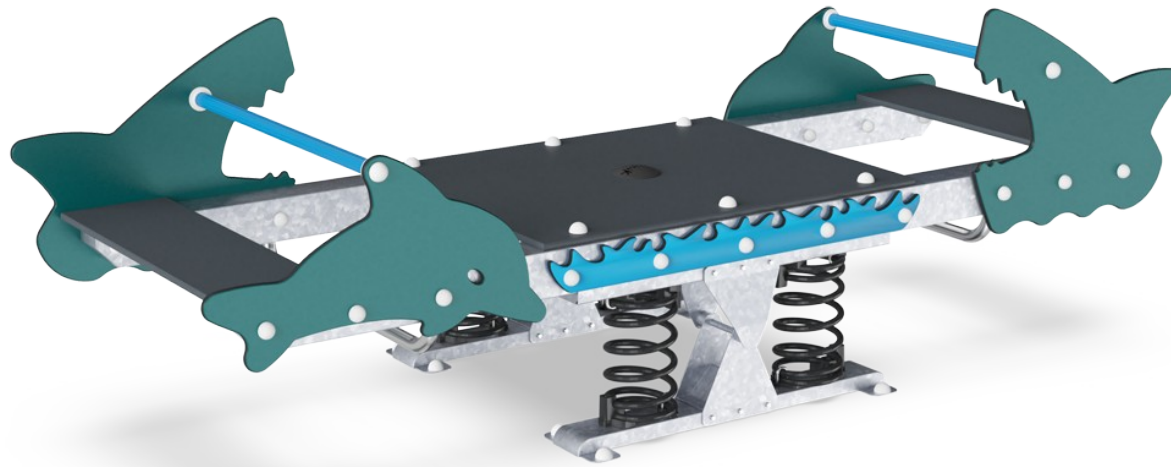

Ocean Multi Seesaw

M187

Item no. M18775-01P

General Product Information

Dimensions LxWxH	108x315x100 cm
Age group	3+
Play capacity (users)	10
Colour options	

The Ocean Multi Seesaw helps encourage children to join in play, rocking together. The modern design and sturdy back and foot supports allow for many children of all abilities to play together. The risk seekers can stand on the middle platform securely, sensing the movement of the others. The spacious platform also allows for socializing and children can lay

down or sit. There is room enough for care givers, too. The seats at the end are big enough for older children as well as adults. The fun thrill of rocking, individually, in small or in big groups, will make children return for more. Rocking on the Ocean multi seesaw trains the children's muscles and motor skills, their balance and coordination. The spaciousness of

Center platform

Physical: supports agility, balance and coordination when standing, using leg and core muscles, building bone density when jumping. Facilitate sitting and lying also, allowing for users with disabilities. **Social-Emotional:** provides an inclusive space. Point for gathering and for care givers assisting. Teamwork and socializing when rocking together.

Rocking spring

Physical: response to movements adds to spatial awareness and sense of balance. These are fundamental motor skills that help the child's ability to sit still on a chair which takes a good sense of balance. **Cognitive:** trains the understanding of cause and effect: when I move my body, the spring responds with movement.