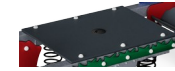

Center platform

Physical: supports agility, balance and coordination when standing, using leg and core muscles, building bone density when jumping. Facilitate sitting and lying also, allowing for users with disabilities. **Social-Emotional:** provides an inclusive space. Point for gathering and for care givers assisting. Teamwork and socializing when rocking together.