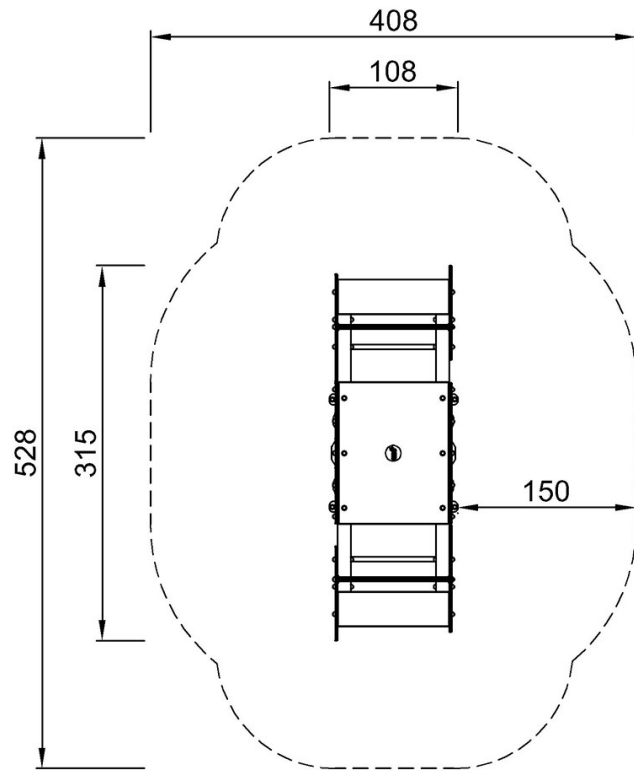

Item no. M18775-01P	
Installation Information	
Max. fall height	100 cm
Safety surfacing area	18.0 m ²
Total installation time	7.9
Excavation volume	0.15 m ³
Concrete volume	0.00 m ³
Footing depth (standard)	42 cm
Shipment weight	290 kg
Anchoring options	In-ground ✓ Surface ✓
Warranty Information	
EcoCore HDPE	Lifetime
Hot dip galvanised steel	Lifetime
HPL platform	15 years
Spare parts guaranteed	10 years
Springs	5 years

By Bureau Veritas HSE
www.bureauveritas.dk
+45 7731 1000

Ocean Multi Seesaw

M187

* Max fall height | ** Total height | *** Safety surfacing area

* Max fall height | ** Total height

M18775
*100cm
**100cm
***18m²