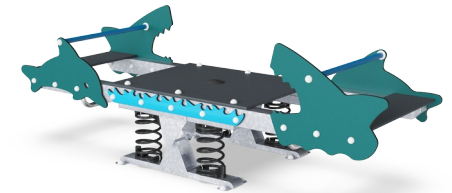

The Ocean Multi Seesaw helps encourage children to join in play, rocking together. The modern design and sturdy back and foot supports allow for many children of all abilities to play together. The risk seekers can stand on the middle platform securely, sensing the movement of the others. The spacious platform also allows for socializing and children can lay

down or sit. There is room enough for care givers, too. The seats at the end are big enough for older children as well as adults. The fun thrill of rocking, individually, in small or in big groups, will make children return for more. Rocking on the Ocean multi seesaw trains the children's muscles and motor skills, their balance and coordination. The spaciousness of

the seesaw supports development of social-emotional skills, e.g. cooperation, consideration and turn-taking. Toddlers experience cause-and-effect understanding.