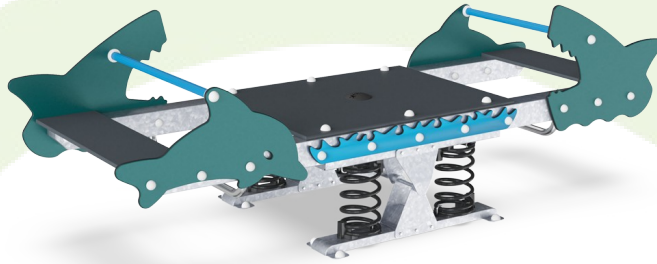

Sustainability Data

M187

Cradle to Gate A1-A3	Total CO₂ emission	CO₂e/kg	Recycled materials
	kg CO₂e	kg CO₂e/kg	%
M18775-01P	590.25	2.44	40.78

The overall framework applied for these factors is the Environmental Product Declaration (EPD), which quantifies "environmental information on the life cycle of a product and enable comparisons between products fulfilling the same function" (ISO, 2006). This follows the structure and applies a Life-Cycle Assessment approach to the entire Product stage from raw material through manufacturing (A1-A3))

Kompan A/S
C.F. Tietgens Boulevard 32C
DK-5220 Odense SØ
Denmark

Verification of CO₂ calculation of: Freestanding play equipment

Data version no. 2023-10-05

The CO₂ calculation and data are in compliance with the principles of a carbon footprint impact according to the GHG protocol (Greenhouse Gas Protocol), Scope 3, cradle to gate related to all individual components in the product category: "Freestanding play equipment" represented by item no.: GXY916012-3417.

(Scope 3 emissions include emission sources in the upstream and downstream value chain).

Date: 30. October 2023 | Valid until: 30. October 2025

Verified by:

Julie Marie Vejsgaard Larsen, LCA & EPD Consultant

Verification based on report: Validation of CO₂ calculation of 9 categories of Kompan product line, version 1.0, prepared by: Bureau Veritas HSE, Denmark: Julie M. V. Larsen.

Publication date: 30. October 2023

By Bureau Veritas HSE
www.bureauveritas.dk
+45 7731 1000