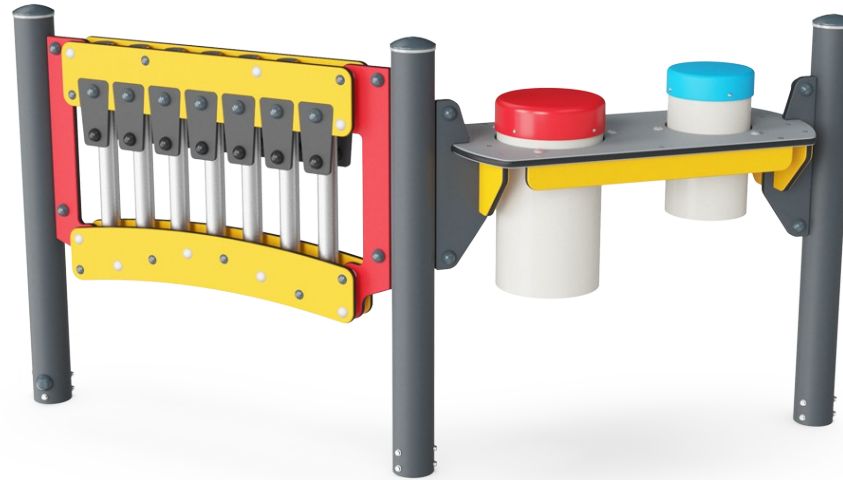

Panel de juego alto 2, música

PCM003821

Tambores

Socio-emocional: cooperación y cocreación, juego paralelo y en grupo. **Cognitivo:** la comprensión de la causa y el efecto al crear sonidos, apoyando el sentido del ritmo, que es esencial para las habilidades de pre-lectura. **Creativo:** crear y dejar huella con el sonido.

Tubos Musicales

Socio-emocional: invitar a la interacción social y a la cocreación para más niños, por ambas partes. **Cognitivo:** comprensión de la causa y el efecto al golpear los tubos. **Creativo:** la creación de diferentes intensidades y tonalidades estimula la capacidad creativa.

Dos lados

Socio-emocional: invita a la cooperación y la comunicación. La baja altura y la transparencia del panel hacen posible la interacción entre los dos lados.

Tonalidad

Cognitivo: pensamiento creativo al combinar tonos en melodías. **Creativo:** componer nuevas combinaciones tonales estimula la creatividad.

Solapas de goma

Socio-emocional: las dos filas de solapas invitan a la cooperación y a la cocreación. **Cognitivo:** comprensión de causa y efecto al descubrir el sonido de las aletas al chocar con los tubos.