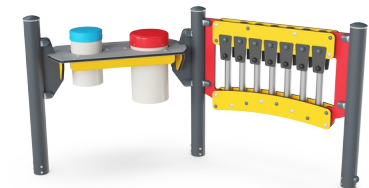

The Music Play Panel 2 attracts children immensely with its colorful combinations of rhythm, sounds and tones. They will come back again and again to be part of creative play, on their own or with friends and teachers. The music pipes offer sensory variations with a tonal sound outcome. Children train the hand-eye coordination which is crucial to control of

movement and e.g. handwriting. The black rubber flaps can be plunked, or pipes beaten and tunes created. This trains logical as well as creative thinking and invites cooperation and social play. The Percussion Panel is an immense play invitation for children: The drums can be played alone or together. There is room for many users to congregate around them.

This encourages social interaction and co-creation when drumming rhythms and singing along. It also stimulates cognition and creativity as children create rules and rhythms together or individually. The play panel is high to make it more inclusive of older children.