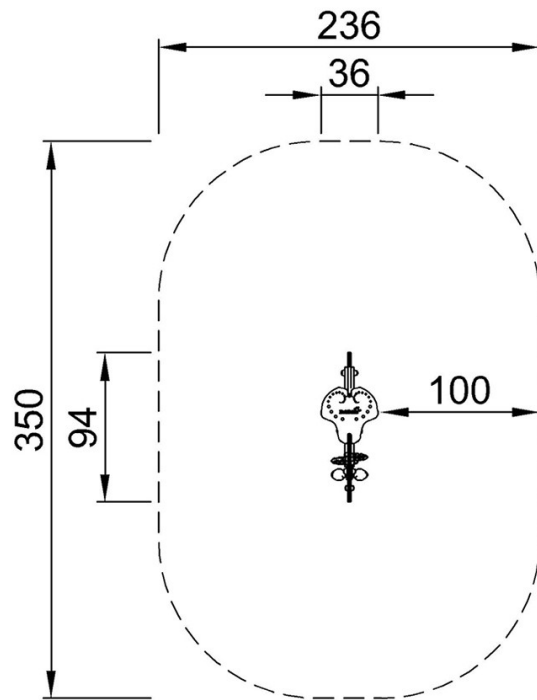

The springs are fixed by unique anti pinch fittings for maximum safety and long lifetime.

Item no. M17301-01P	
Installation Information	
Max. fall height	60 cm
Safety surfacing area	7.5 m <sup>2</sup>
Total installation time	2.6
Excavation volume	0.19 m <sup>3</sup>
Concrete volume	0.00 m <sup>3</sup>
Footing depth (standard)	45 cm
Shipment weight	31 kg
Anchoring options	In-ground ✓ Surface ✓

# Fairytale Dog

M173

\* Max fall height | \*\* Total height | \*\*\* Safety surfacing area

\* Max fall height | \*\* Total height

M17301

M17301  
\*60cm  
\*\*80cm  
\*\*\*7.54m<sup>2</sup>

[Click to see TOP VIEW](#)