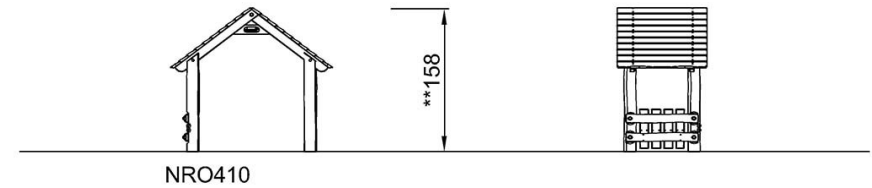

By Bureau Veritas HSE
 www.bureauveritas.dk
 +45 7731 1000

Playhut with Side

NRO410

* Max fall height | ** Total height | *** Safety surfacing area

* Max fall height | ** Total height

NRO410
**158cm
***15.1m²

[Click to see TOP VIEW](#)

[Click to see SIDE VIEW](#)