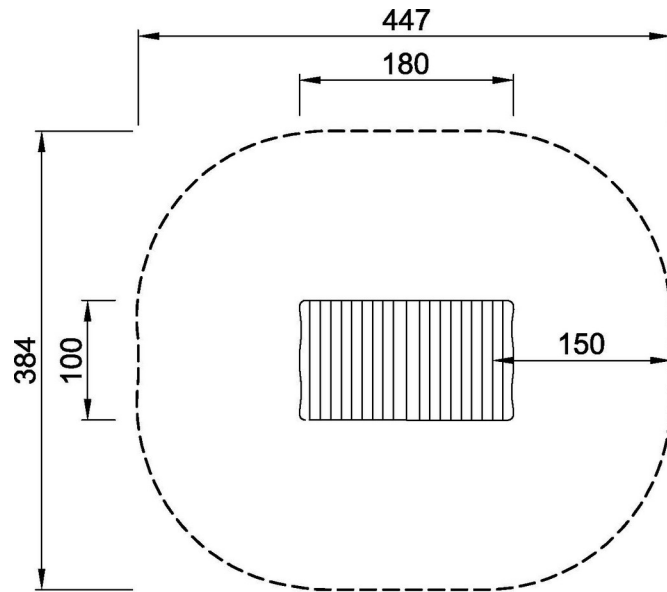

Item no. NRO410-1021	
Installation Information	
Max. fall height	0 cm
Safety surfacing area	15.1 m ²
Total installation time	4.3
Excavation volume	0.50 m ³
Concrete volume	0.00 m ³
Footing depth (standard)	100 cm
Shipment weight	217 kg
Anchoring options	In-ground ✓
Warranty Information	
EcoCore HDPE	Lifetime
Galvanised Steel	Lifetime
Robinia Wood	15 years
Spare Parts Guarantee	10 years
Stainless Steel Components	Lifetime

By Bureau Veritas HSE
 www.bureauveritas.dk
 +45 7731 1000

Playhut with Side

NRO410

* Max fall height | ** Total height | *** Safety surfacing area

* Max fall height | ** Total height

NRO410
**158cm
***15.1m²

[Click to see TOP VIEW](#)

[Click to see SIDE VIEW](#)