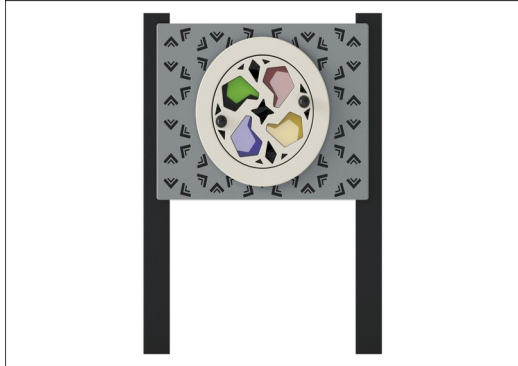

# Kaleidoscope Play Panel, Square Posts

TPP280027

**KOMPAN**  
Let's play

The Colour Wheel Kaleidoscope has an easy to turn front rotor with coloured and clear polycarbonate inserts, which rotate over the 4 colour polycarbonate inserts behind them, the effect is creating new colours by combining the different colour window inserts.

Item no. TPP280027-0401	
<b>General Product Information</b>	
Dimensions LxWxH	92x15x128 cm
Age group	
Play capacity (users)	2
Colour options	<input checked="" type="radio"/>

# Kaleidoscope Play Panel, Square Posts

TPP280027

Panel and selected play parts made from High Density Polyethylene HDPE which is 100% recyclable after usage

Square 100x100mm posts made of recycled plastic in black color