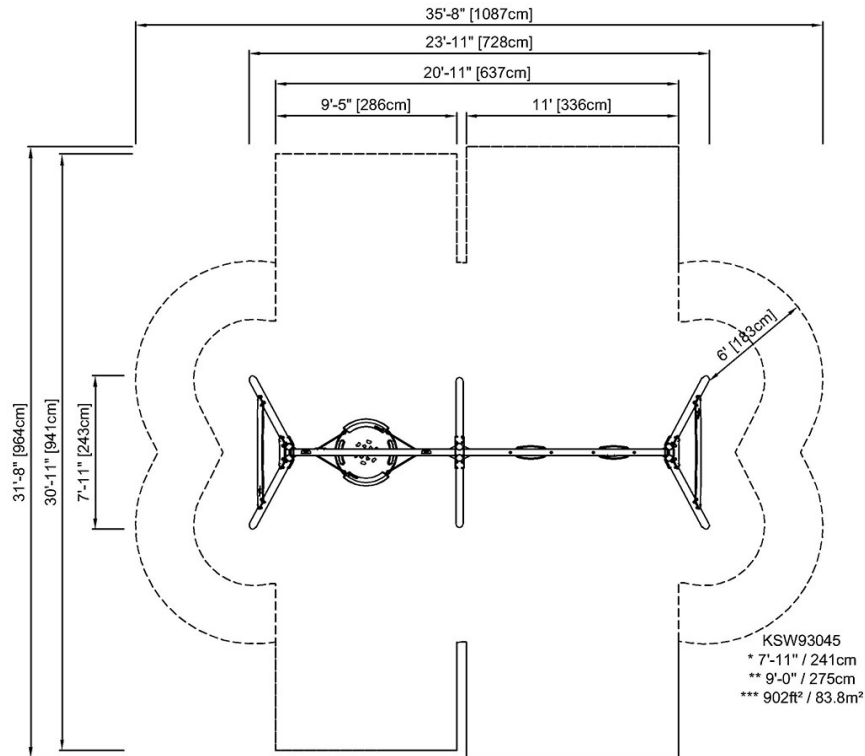

Combi Swing, 39in w, 8ft h

KSW93045

* Max fall height | ** Total height | *** Safety surfacing area

* Max fall height | ** Total height

[Click to see TOP VIEW](#)

[Click to see SIDE VIEW](#)