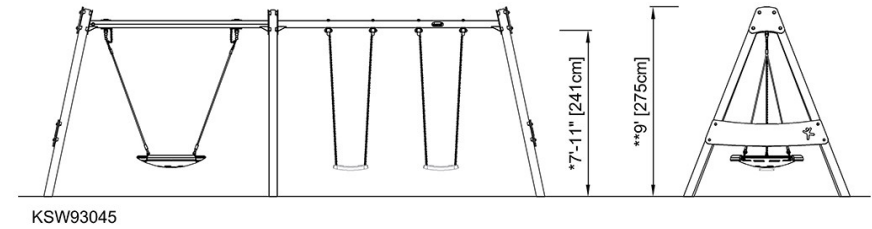

# Combi Swing, 39in w, 8ft h

KSW93045

\* Max fall height | \*\* Total height | \*\*\* Safety surfacing area

\* Max fall height | \*\* Total height

[Click to see TOP VIEW](#)

[Click to see SIDE VIEW](#)