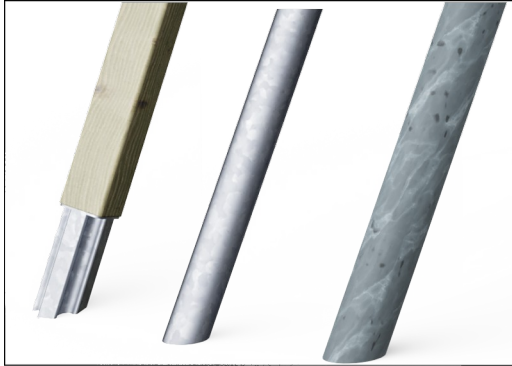

Combi Swing, 39in w, 8ft h

KSW93045

The A-Frame is available in three post-material options: Hot-dip galvanized 70mm steel, impregnated pine wood 95x95mm with hot dip galvanized steel footings, or 120mm TexMade™ posts.