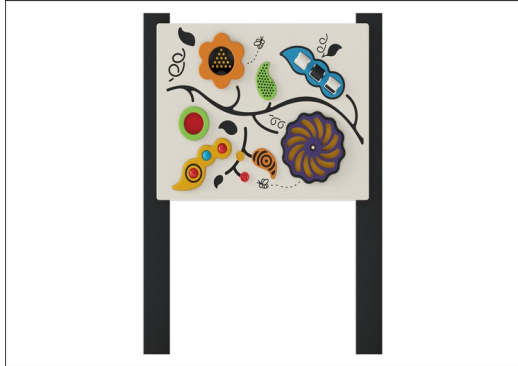

Sensory Multi Play Panel, Square Posts

TPP280023

Item no. TPP280023-0401	
General Product Information	
Dimensions LxWxH	92x15x128 cm
Age group	2+
Play capacity (users)	2
Colour options	

The Sensory Panel is an engaging panel with various activities to stimulate touch, sight and sound senses. The panel has a great selection of activities including tumble ball and spiral spinners, roller ball seed pods, tactile leaves, coloured window and sliding counters. This is a compact, fun panel that will keep children of all abilities engaged and busy, with lots to do and

explore.

Sensory Multi Play Panel, Square Posts

TPP280023

Panel and selected play parts made from High Density Polyethylene HDPE which is 100% recyclable after usage

Square 100x100mm posts made of recycled plastic in black color