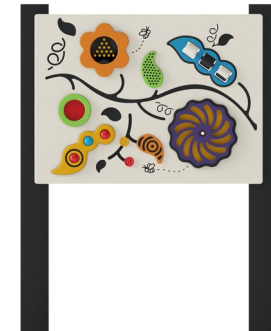

Sensory Multi Play Panel, Square Posts

TPP280023

Item no. TPP280023-0401	
General Product Information	
Dimensions LxWxH	92x15x128 cm
Age group	2+
Play capacity (users)	2
Colour options	

The Sensory Panel is an engaging panel with various activities to stimulate touch, sight and sound senses. The panel has a great selection of activities including tumble ball and spiral spinners, roller ball seed pods, tactile leaves, coloured window and sliding counters. This is a compact, fun panel that will keep children of all abilities engaged and busy, with lots to do and

explore.

Sensory Multi Play Panel, Square Posts

TPP280023

Panel and selected play parts made from High Density Polyethylene HDPE which is 100% recyclable after usage

Square 100x100mm posts made of recycled plastic in black color