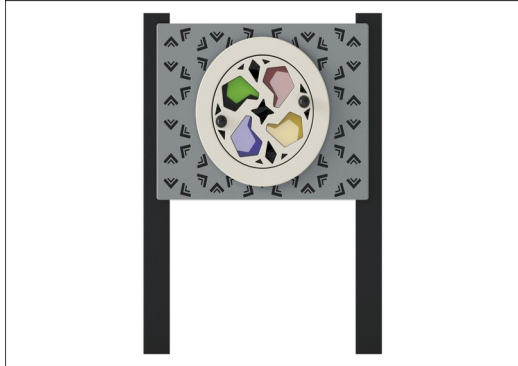

Kaleidoscope Play Panel, Square Posts

TPP280027

The Colour Wheel Kaleidoscope has an easy to turn front rotor with coloured and clear polycarbonate inserts, which rotate over the 4 colour polycarbonate inserts behind them, the effect is creating new colours by combining the different colour window inserts.

Item no. TPP280027-0401	
General Product Information	
Dimensions LxWxH	92x15x128 cm
Age group	2+
Play capacity (users)	2
Colour options	●

Kaleidoscope Play Panel, Square Posts

TPP280027

Panel and selected play parts made from High Density Polyethylene HDPE which is 100% recyclable after usage

Square 100x100mm posts made of recycled plastic in black color

Item no. TPP280027-0401

Installation Information

Total installation time	0.7
Excavation volume	0.13 m ³
Concrete volume	0.07 m ³
Footing depth (standard)	40 cm
Shipment weight	40 kg
Anchoring options	In-ground ✓ Surface