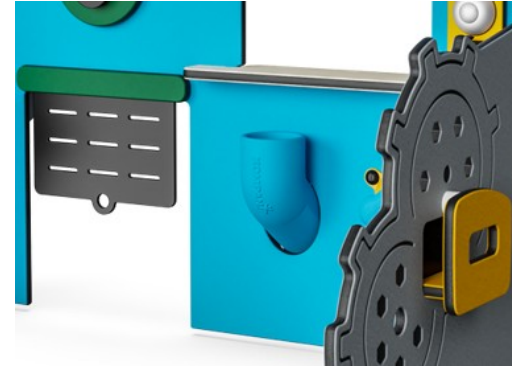

Corocord membranes consist of friction-proof rubberized material of conveyor belt quality with excellent UV resistance. Tested and compliant with REACH requirements for PAH. Embedded is a four-layered armouring made of woven polyester. The armouring and the two surface layers result in a total thickness of 7.5 mm.