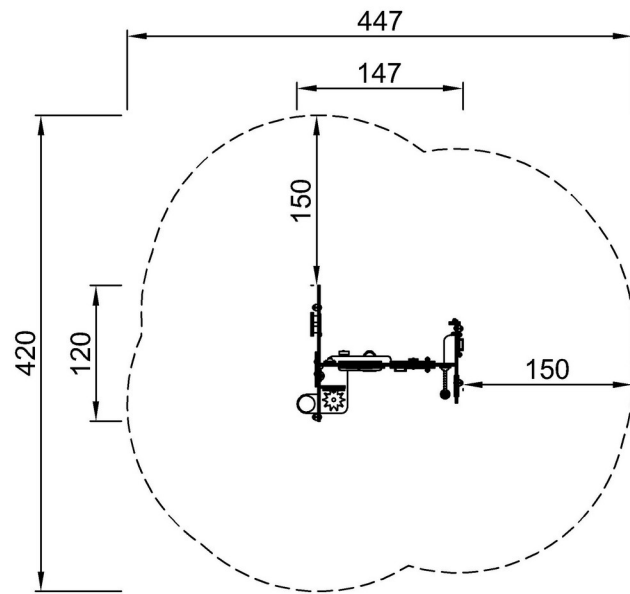

Max. fall height	0 cm
Safety surfacing area	15.1 m ²
Total installation time	6.1
Excavation volume	0.00 m ³
Concrete volume	0.00 m ³
Footing depth (standard)	0 cm
Shipment weight	52 kg
Anchoring options	Surface ✓

By Bureau Veritas HSE
 www.bureauveritas.dk
 +45 7731 1000

Service & Workshop

MSV602

* Max fall height | ** Total height | *** Safety surfacing area

* Max fall height | ** Total height

MSV60200-0201

**121cm
***15.1m²

MSV60200-0201

[Click to see TOP VIEW](#)

[Click to see SIDE VIEW](#)