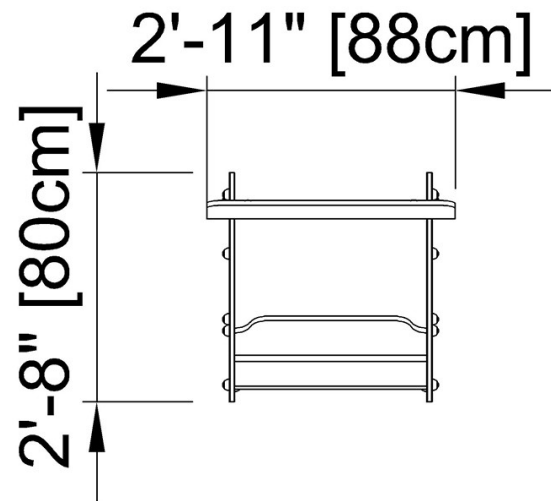

By Bureau Veritas HSE
www.bureauveritas.dk
+45 7731 1000

Multi-Seesaw Support Seat

M147

* Max fall height | ** Total height | *** Safety surfacing area

* Max fall height | ** Total height

M14700

[Click to see TOP VIEW](#)