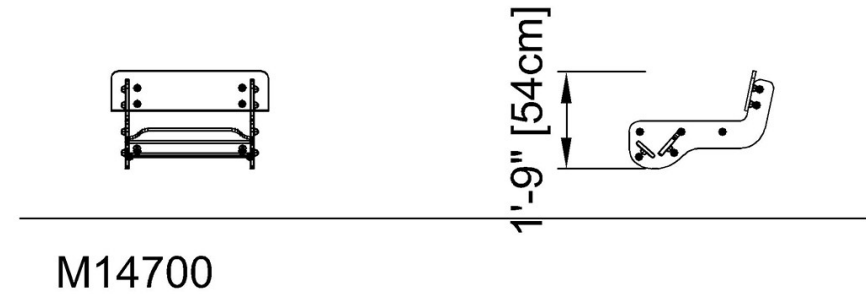

By Bureau Veritas HSE
www.bureauveritas.dk
+45 7731 1000

Multi-Seesaw Support Seat

M147

* Max fall height | ** Total height | *** Safety surfacing area

* Max fall height | ** Total height

M14700

[Click to see TOP VIEW](#)