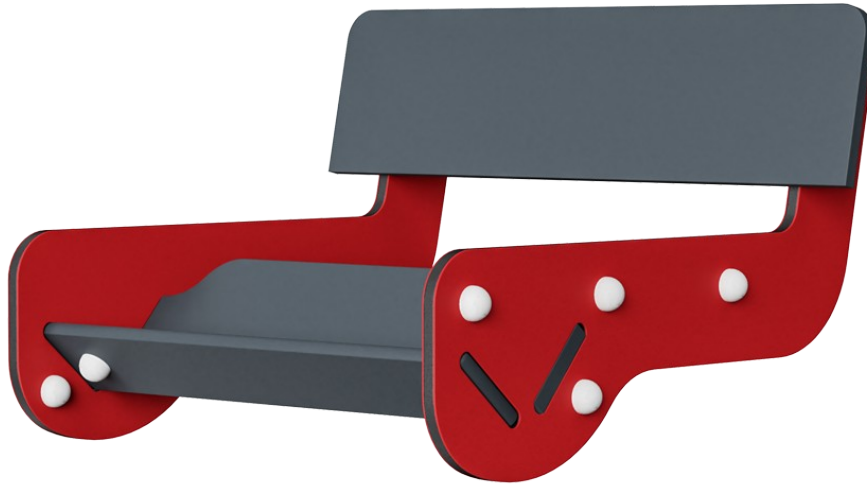

Multi-Seesaw Support Seat

M147

Item no. M14701-00P

General Product Information

Dimensions LxWxH	2'11"x2'7"x1'9"
Age group	2 - 12
Play capacity (users)	-
Color options	

The Support Seat for the double seesaws from KOMPAN is a clever, universal design replacement of either seat end. It can be used by all children. The foot and calf support gives a sturdy and firm footrest which also functions well for children with leg impairments or motor disabilities. The back support additionally supports the child's seated position well

ergonomically. The open sides ease the entrance into the seat. It allows for caregivers or parents to join in play. The dimensions of the Support Seat allow children from around age 4 and up, with leg impairments or mobility disabilities, to place their feet in the footrest and stem their bodies into the back support and thus set the seesaw into motion. This is

M147

Seat, extra foot and back support

Physical: extra back and foot support for children with mobility challenges. Rocking promotes sense of balance and space, both important in navigating the body in space. Arms and leg muscles strengthened when holding tight and pushing with legs. **Social-Emotional:** socializing and cooperation, support for all abilities.

Multi-Seesaw Support Seat

M147

Panels of 19mm EcoCore™. EcoCore™ is a highly durable, eco friendly material, which is not only recyclable after use, but also consists of a core produced from 100% recycled material.