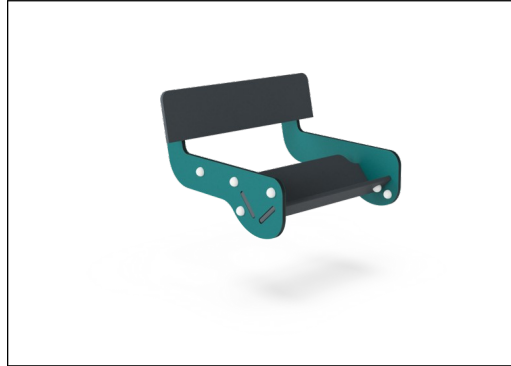

Multi-Seesaw Support Seat

M147

Item no. M14701-00P

General Product Information

Dimensions LxWxH	2'11"x2'7"x1'9"
Age group	2 - 12
Play capacity (users)	-
Color options	

The Support Seat for the double seesaws from KOMPAN is a clever, universal design replacement of either seat end. It can be used by all children. The foot and calf support gives a sturdy and firm footrest which also functions well for children with leg impairments or motor disabilities. The back support additionally supports the child's seated position well

M147

Seat, extra foot and back support

Physical: extra back and foot support for children with mobility challenges. Rocking promotes sense of balance and space, both important in navigating the body in space. Arms and leg muscles strengthened when holding tight and pushing with legs. **Social-Emotional:** socializing and cooperation, support for all abilities.

Multi-Seesaw Support Seat

M147

Panels of 19mm EcoCore™. EcoCore™ is a highly durable, eco friendly material, which is not only recyclable after use, but also consists of a core produced from 100% recycled material.