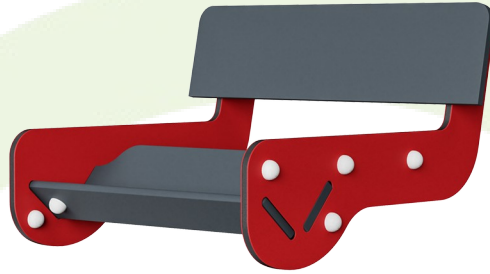

Sustainability Data

M147

Cradle to Gate A1-A3	Total CO₂ emission	CO₂e/kg	Recycled materials
	kg CO₂e	kg CO₂e/kg	%
M14701-00P	49.14	2.14	28.92

The overall framework applied for these factors is the Environmental Product Declaration (EPD), which quantifies "environmental information on the life cycle of a product and enable comparisons between products fulfilling the same function" (ISO, 2006). This follows the structure and applies a Life-Cycle Assessment approach to the entire Product stage from raw material through manufacturing (A1-A3))

Kompan A/S
C.F. Tietgens Boulevard 32C
DK-5220 Odense SØ
Denmark

Verification of CO₂ calculation of: Freestanding play equipment

Data version no. 2023-10-05

The CO₂ calculation and data are in compliance with the principles of a carbon footprint impact according to the GHG protocol (Greenhouse Gas Protocol), Scope 3, cradle to gate related to all individual components in the product category: "Freestanding play equipment" represented by item no.: GXY916012-3417.

(Scope 3 emissions include emission sources in the upstream and downstream value chain).

Date: 30. October 2023 | Valid until: 30. October 2025

Verified by:

Julie Marie Vejsgaard Larsen, LCA & EPD Consultant

Verification based on report: Validation of CO₂ calculation of 9 categories of Kompan product line, version 1.0, prepared by: Bureau Veritas HSE, Denmark: Julie M. V. Larsen.

Publication date: 30. October 2023

By Bureau Veritas HSE
www.bureauveritas.dk
+45 7731 1000