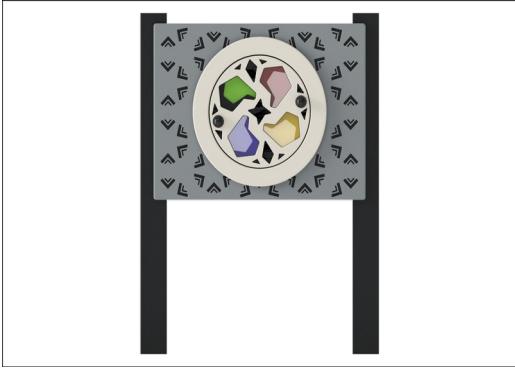

Kaleidoscope Play Panel, Square Posts

TPP280027

Item no. TPP280027-0401	
General Product Information	
Dimensions LxWxH	92x15x128 cm
Age group	2+
Play capacity (users)	2
Color options	●

The Colour Wheel Kaleidoscope has an easy to turn front rotor with coloured and clear polycarbonate inserts, which rotate over the 4 colour polycarbonate inserts behind them, the effect is creating new colours by combining the different colour window inserts.

Kaleidoscope Play Panel, Square Posts

TPP280027

Panel and selected play parts made from High Density Polyethylene HDPE which is 100% recyclable after usage

Square 100x100mm posts made of recycled plastic in black color

Item no. TPP280027-0401

Installation Information

Total installation time	0.7
Excavation volume	0.13 m ³
Concrete volume	0.07 m ³
Footing depth (standard)	40 cm
Shipment weight	40 kg
Anchoring options	In-ground ✓ Surface